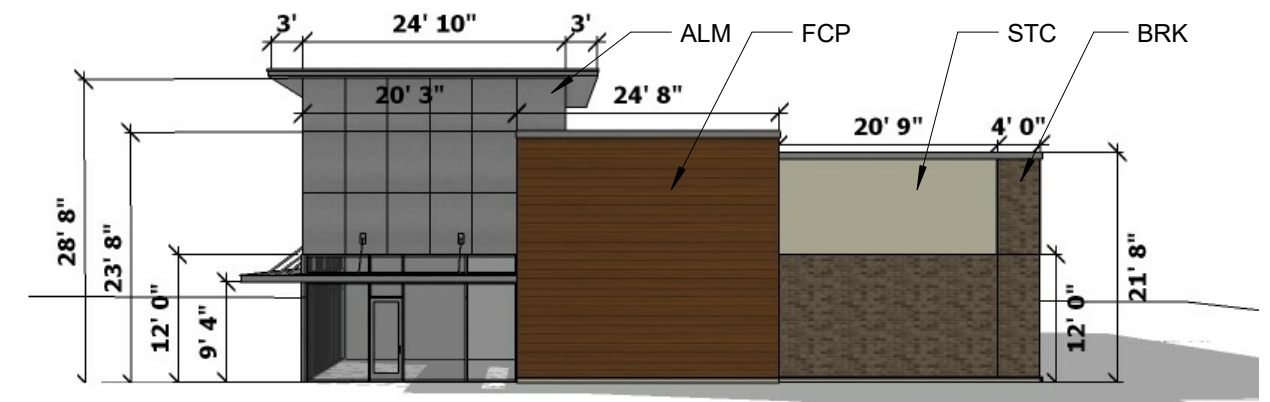

MARK	MATERIAL	COLOR
ALM	ALUMINUM COMPOSITE PANEL	BRIGHT SILVER
BRK	BRICK	SPEC-BRIK GARDNER BLEND
FCP	FIBER CEMENT PANELS	NICHIHA REDWOOD
STC	STUCCO	PPG1085-1

EAST ELEVATION

SOUTH ELEVATION

WEST ELEVATION