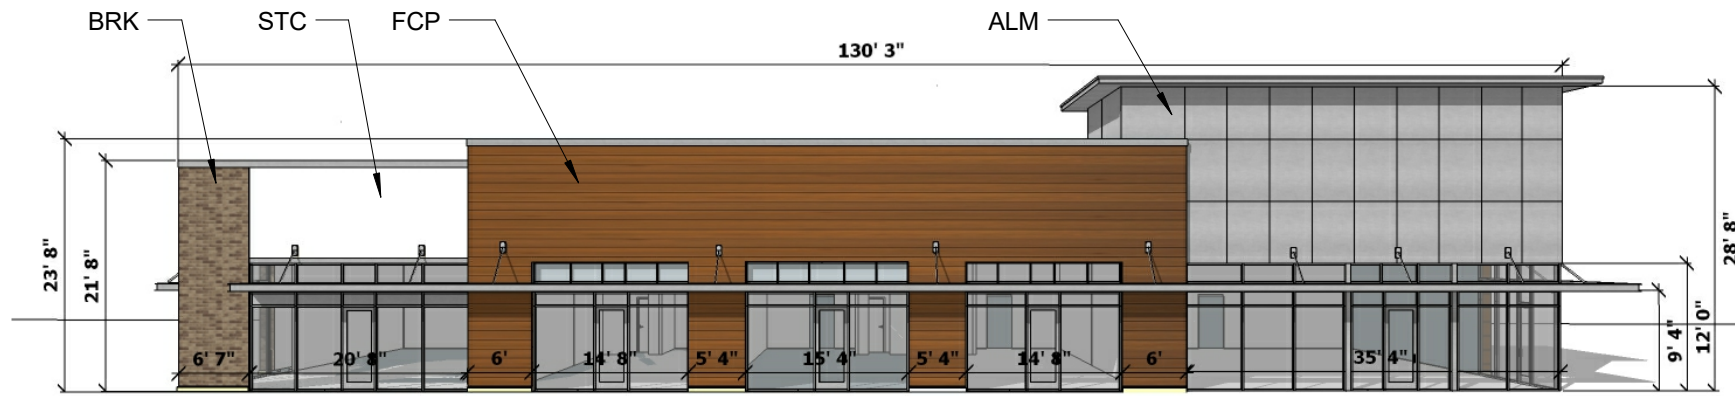

MARK	MATERIAL	COLOR
ALM	ALUMINUM COMPOSITE PANEL	BRIGHT SILVER
BRK	BRICK	SPEC-BRIK GARDNER BLEND
FCP	FIBER CEMENT PANELS	NICHIHA REDWOOD
STC	STUCCO	PPG1085-1

EAST ELEVATION

SOUTH ELEVATION

WEST ELEVATION

## COLOR ELEVATIONS Rivergate NPR @ Building "C"

NEW PORT RICHEY, FLORIDA

One Tampa City Center, 201 N. Franklin St., Suite 250, Tampa, FL 33602 - tel 813.421.7150 - fax 813.288.8046

02/14/18  
317005.00