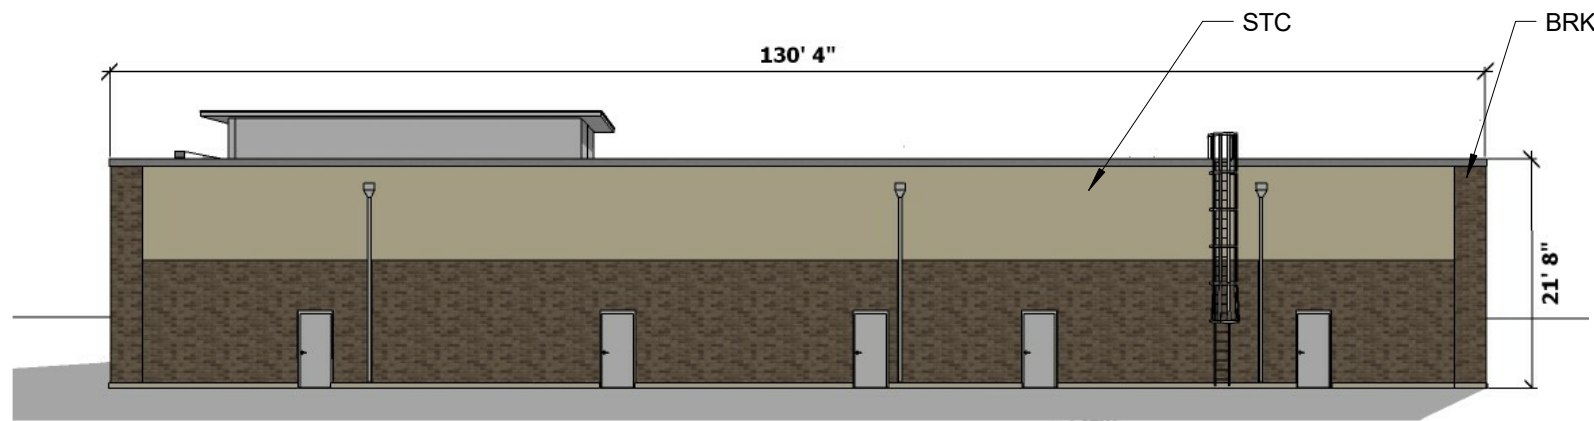

MARK	MATERIAL	COLOR
ALM	ALUMINUM COMPOSITE PANEL	BRIGHT SILVER
BRK	BRICK	SPEC-BRIK GARDNER BLEND
FCP	FIBER CEMENT PANELS	NICHIHA REDWOOD
STC	STUCCO	PPG1085-1

EAST ELEVATION

SOUTH ELEVATION

WEST ELEVATION

## COLOR ELEVATIONS Rivergate NPR @ Building "C"

NEW PORT RICHEY, FLORIDA

One Tampa City Center, 201 N. Franklin St., Suite 250, Tampa, FL 33602 - tel 813.421.7150 - fax 813.288.8046

02/14/18  
317005.00